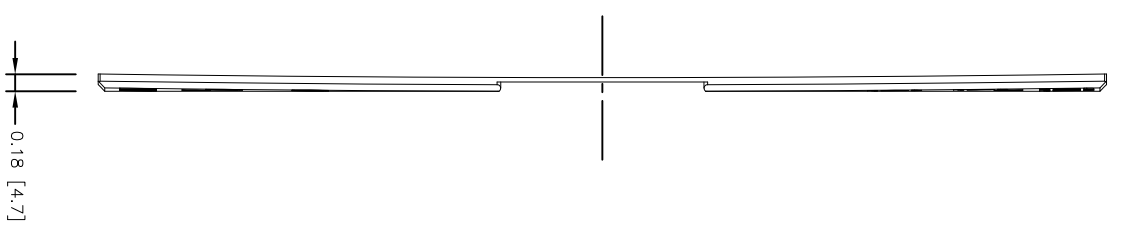

FRONT

BACK

HEIGHT

ISOMETRIC

VP8" ADAPTOR

SONANCE

212 Avenida Fabricante, San Clemente, CA. 92630  
 800 582-7777 949 492-7777 FAX 949 361-5579  
 www.sonance.com

SCALE: 1:1

DRAWN BY:

DRWN - PART NUMBER

REV.

SHEET:

OF

RELEASED ON: