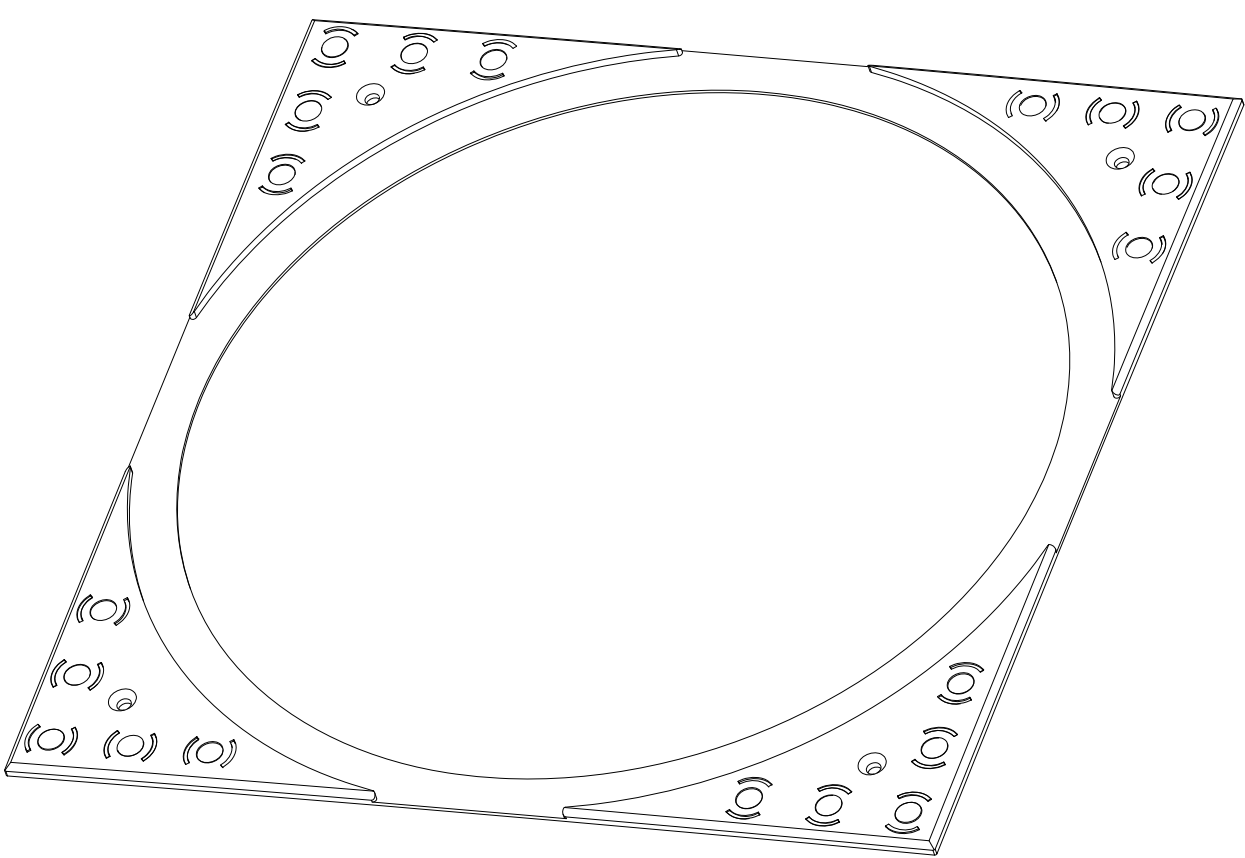

FRONT

BACK

HEIGHT

ISOMETRIC

VP8" ADAPTOR

SONANCE

212 Avenida Fabricante, San Clemente, CA. 92630  
 800 582-7777 949 492-7777 FAX 949 361-5579  
 www.sonance.com

SCALE: 1:1

DRAWN BY:

DRWN - PART NUMBER

REV.

SHEET:

OF

RELEASED ON: