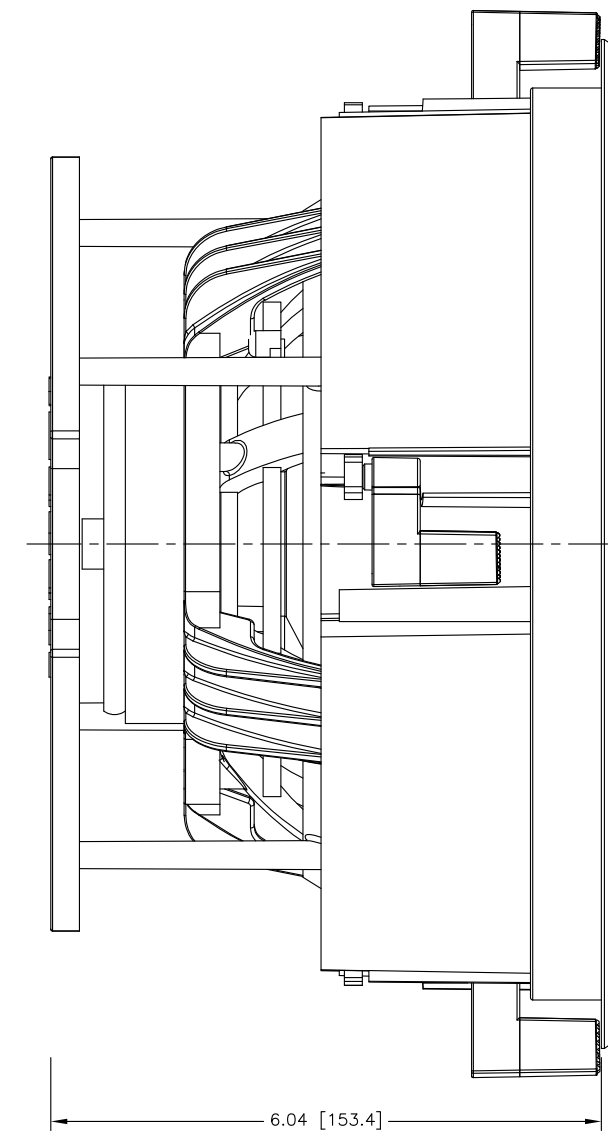

FRONT

BACK/MINIMUM CUTOUT

MOUNTING DEPTH

GRILLE

ISOMETRIC

SONANCE

212 Avenida Fabricante, San Clemente, CA. 92630
 800 582-7777 949 492-7777 FAX 949 361-5579
 www.sonance.com

VP86R

SCALE: 1:1

DRAWN BY:

DRWN - PART NUMBER

REV.

SHEET: OF

RELEASED ON: