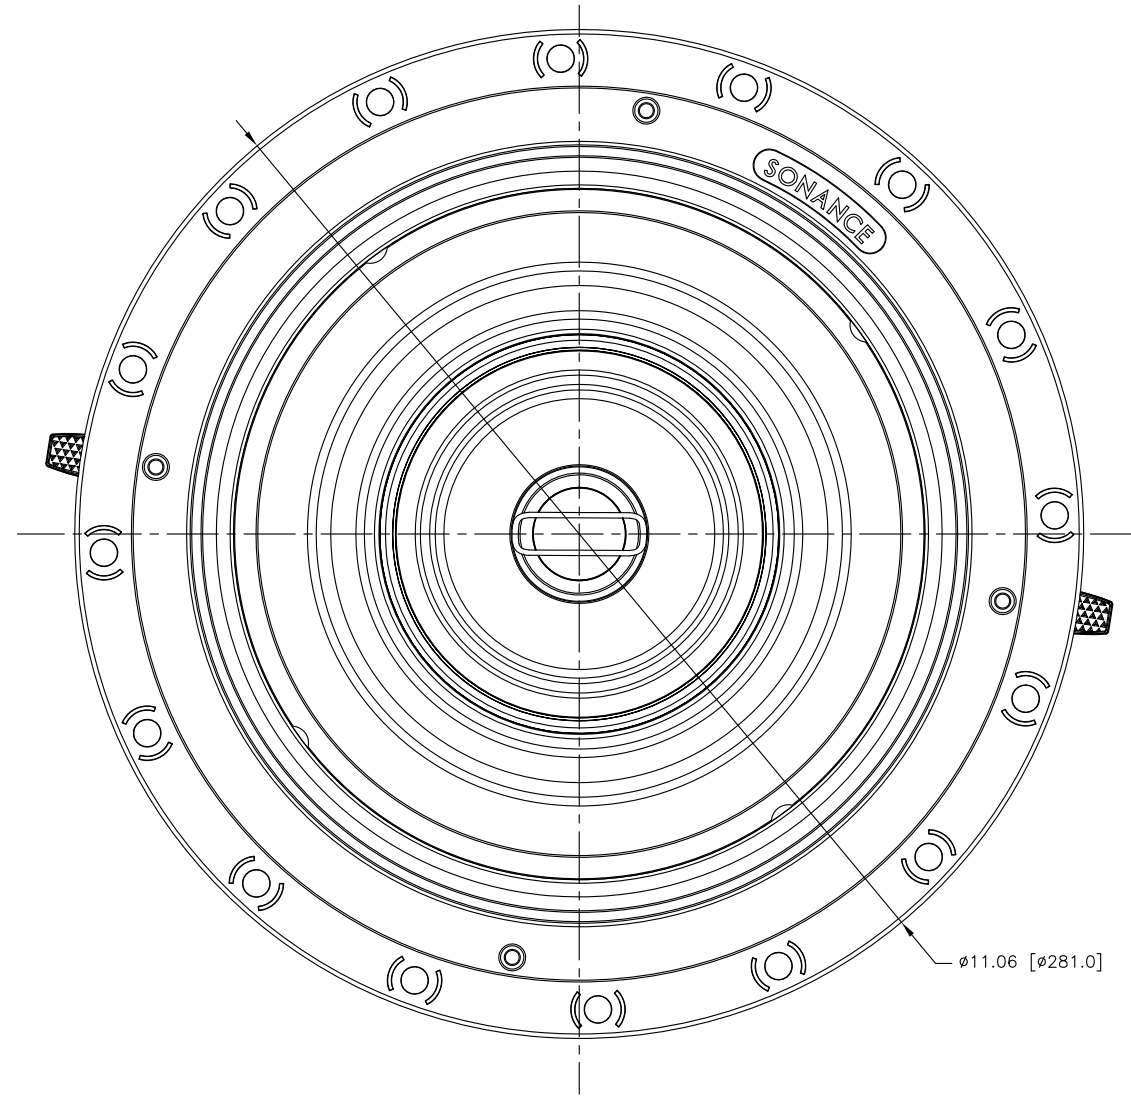

FRONT

BACK/MINIMUM CUTOUT

MOUNTING DEPTH

GRILLE

ISOMETRIC

SONANCE

212 Avenida Fabricante, San Clemente, CA. 92630
 800 582-7777 949 492-7777 FAX 949 361-5579
 www.sonance.com

VP86R

SCALE: 1:1

DRAWN BY:

DRWN - PART NUMBER

REV.

SHEET: OF

RELEASED ON: