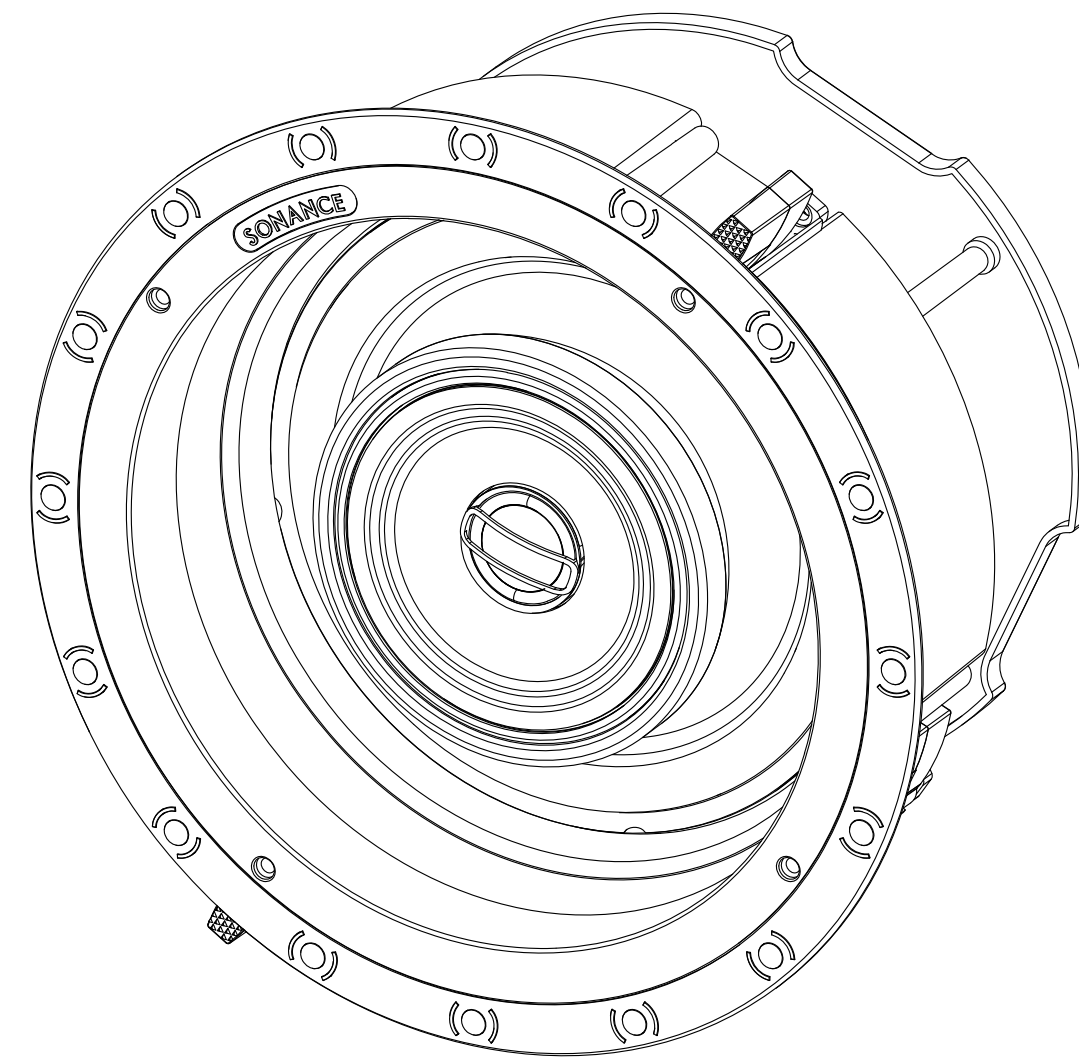

FRONT

BACK/MINIMUM CUTOUT

MOUNTING DEPTH

GRILLE

ISOMETRIC

SONANCE

212 Avenida Fabricante, San Clemente, CA. 92630
 800 582-7777 949 492-7777 FAX 949 361-5579
 www.sonance.com

VP86R

SCALE: 1:1

DRAWN BY:

DRWN - PART NUMBER

REV.

SHEET: OF

RELEASED ON: