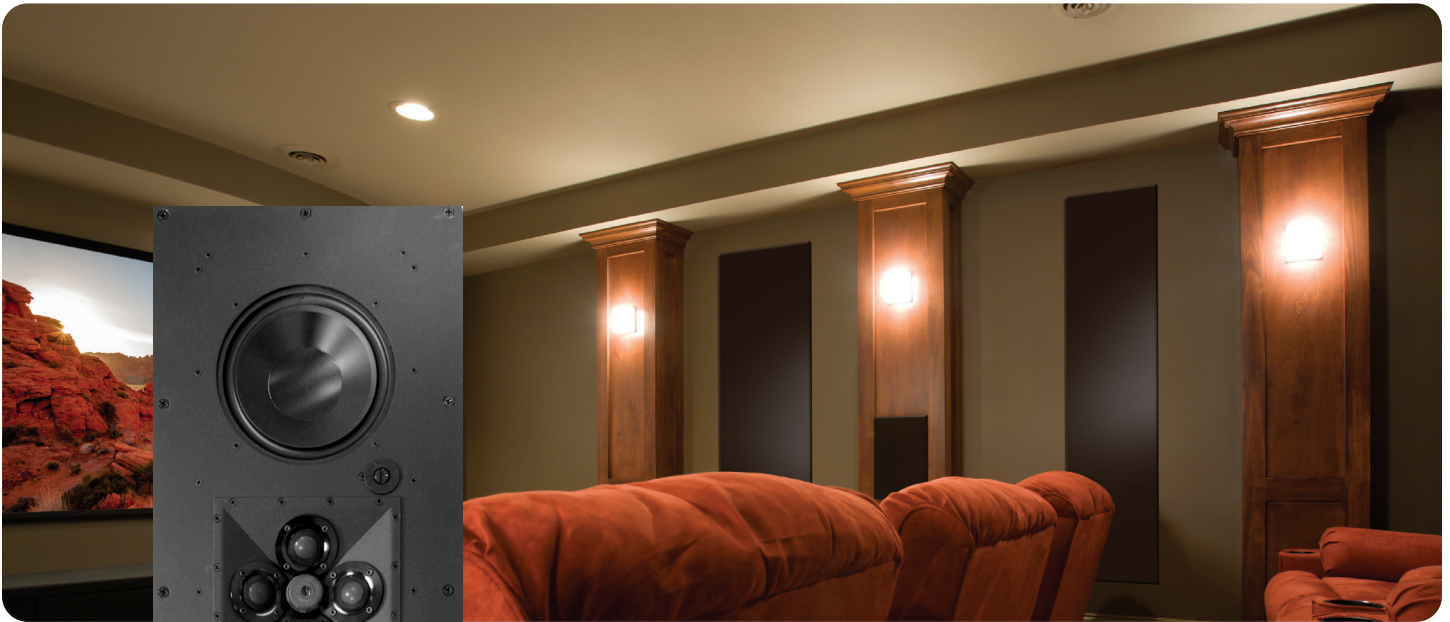

BE806 BE-SERIES

8", 3-WAY, SHALLOW DEPTH, L,R, OR CENTER, IN-WALL LOUDSPEAKER

(2) 8" (203mm) High Excursion Aluminum Driver (4) 1" (25mm) Beryllium Dome Tweeters in Quad-Array

The BE-series is James Loudspeaker's line of studio grade reference in-wall loudspeakers, designed and engineered for precision and sonic accuracy. There is nothing quite like the workmanship that goes into building these speakers; each unit is hand assembled, tested, and packaged by craftsman in the USA. The BE806 in-wall reference loudspeaker features high output driver components, set into a solid aluminum baffle, coupled with James quad tweeter array, incorporating four 1" (25mm) beryllium dome tweeters in a 22.5° offset array for wide dispersion, high power handling, and low distortion promises to deliver only the best audiophile quality sound.

Perfect for home theaters and stereo systems, these in wall speakers deliver top quality sound while saving space in any environment. The truly superior quality and design of these speakers is immediately prevalent. Equipped with a high output aluminum cone woofer and a powerful aluminum cone mid-range driver, the BE806 has an impressive 96dB sensitivity, with bass down to 45Hz, and the beryllium dome tweeters deliver the most crisp, clear high-frequencies available. The sealed cabinet design features all aircraft grade aluminum for strength, sonic performance, and suitability for outdoor/marine applications. Designed for easy installation into 2x4 stud walls, 16" on center, with some additional stud framing required.

For outdoor/marine applications, order the BE806-M.

Black Cloth

Custom Paint

White Paintable

White Cloth

Size	32 h x 12.95 w x 3.875 d (in) 812 h x 329 w x 98 d (mm)
Freq Response	45Hz-40kHz±3dB
Impedance	8 ohms
Sensitivity	96dB 2.83V/1m
Power req.	50-300 watts
Woofer	(2) 8" (203mm) Aluminum
Tweeter	(4) 1" (25mm) Beryllium
Grille	Black or White Cloth
PCB	Requires Framing