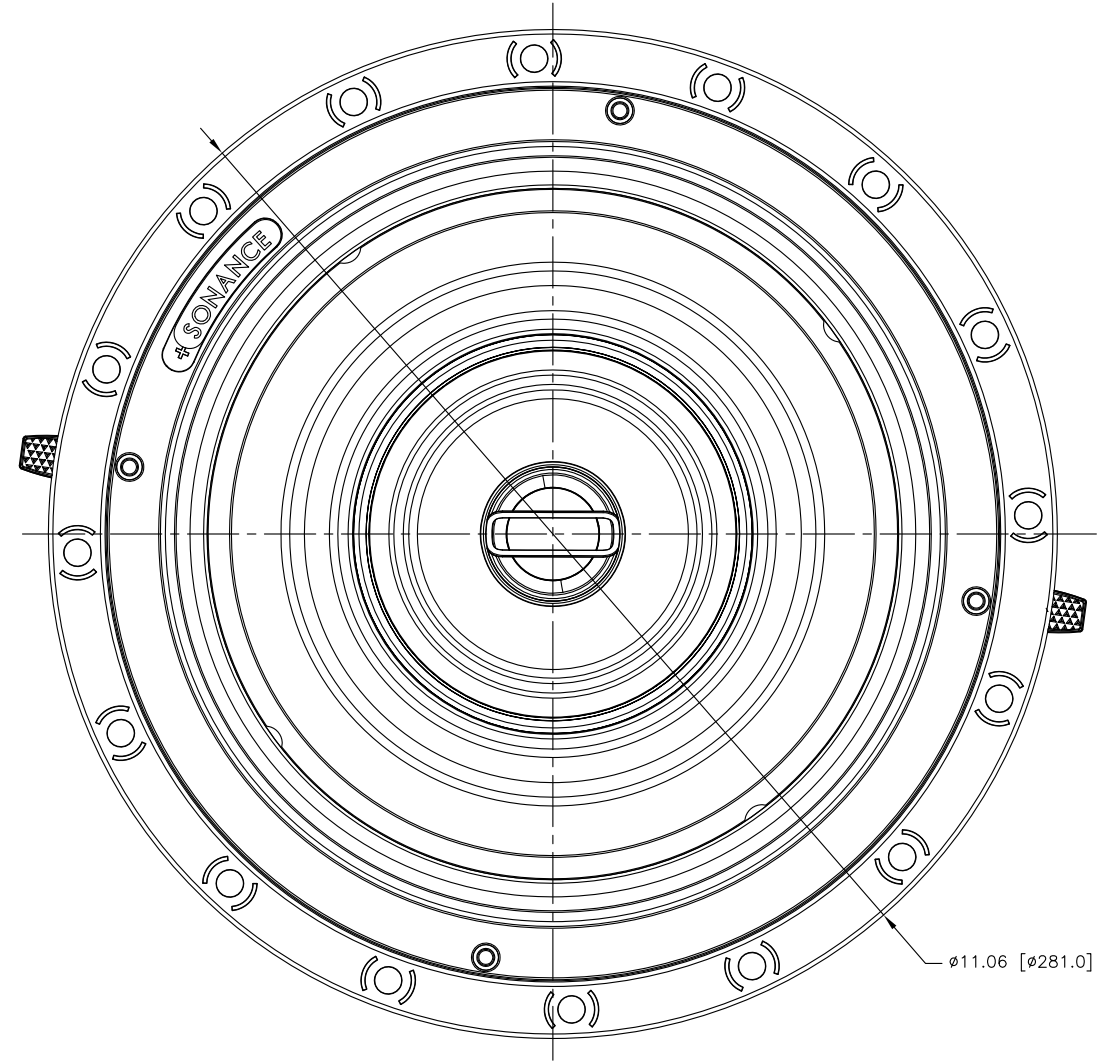

FRONT

BACK/MINIMUM CUTOUT

MOUNTING DEPTH

GRILLE

ISOMETRIC

SONANCE

212 Avenida Fabricante, San Clemente, CA. 92630
 800 582-7777 949 492-7777 FAX 949 361-5579
 www.sonance.com

VP88R

SCALE: 1:1

DRAWN BY:

DRWN - PART NUMBER

REV.

SHEET: OF

RELEASED ON: