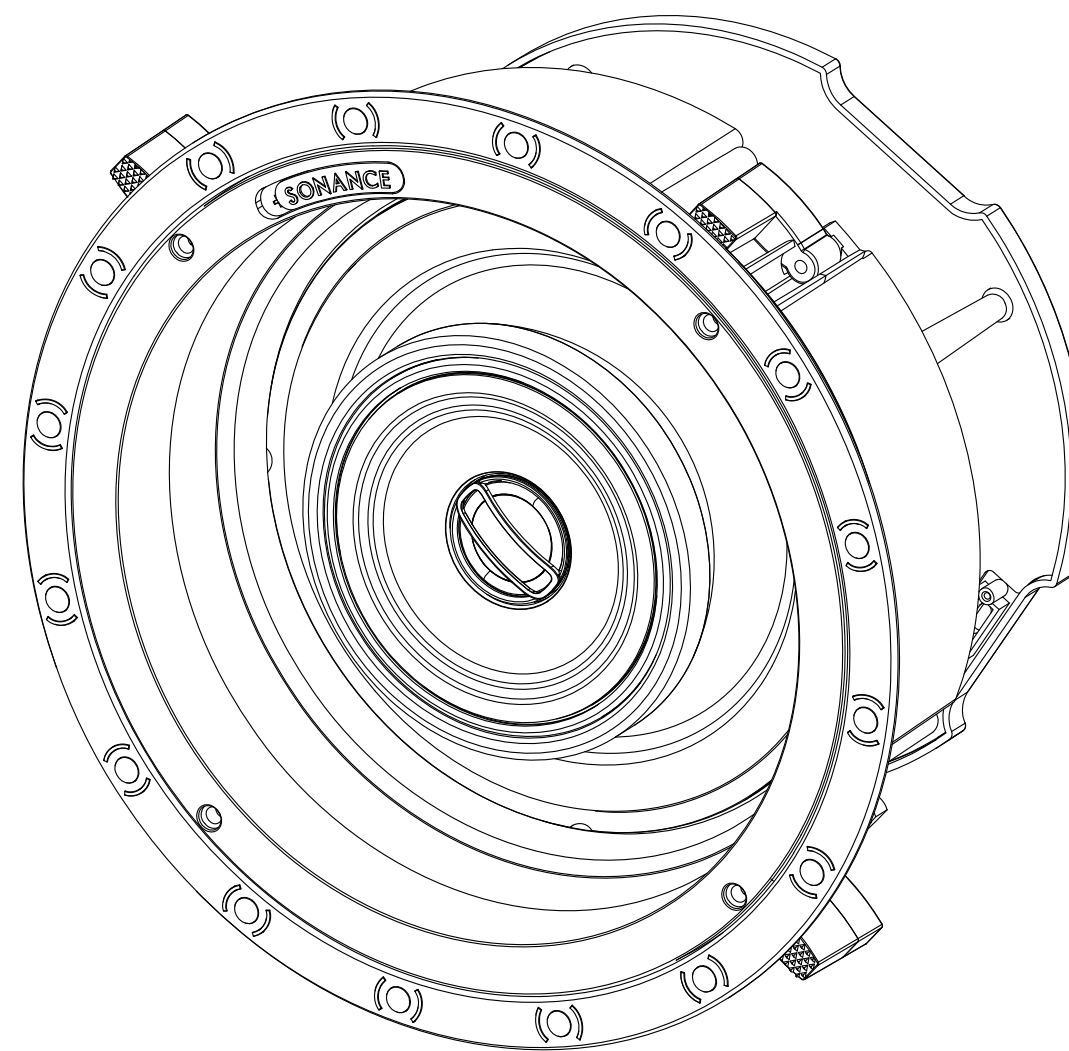

FRONT

BACK/MINIMUM CUTOUT

MOUNTING DEPTH

GRILLE

ISOMETRIC

SONANCE

212 Avenida Fabricante, San Clemente, CA. 92630
 800 582-7777 949 492-7777 FAX 949 361-5579
 www.sonance.com

VP88R

SCALE: 1:1

DRAWN BY:

DRWN - PART NUMBER

REV.

SHEET: OF

RELEASED ON: