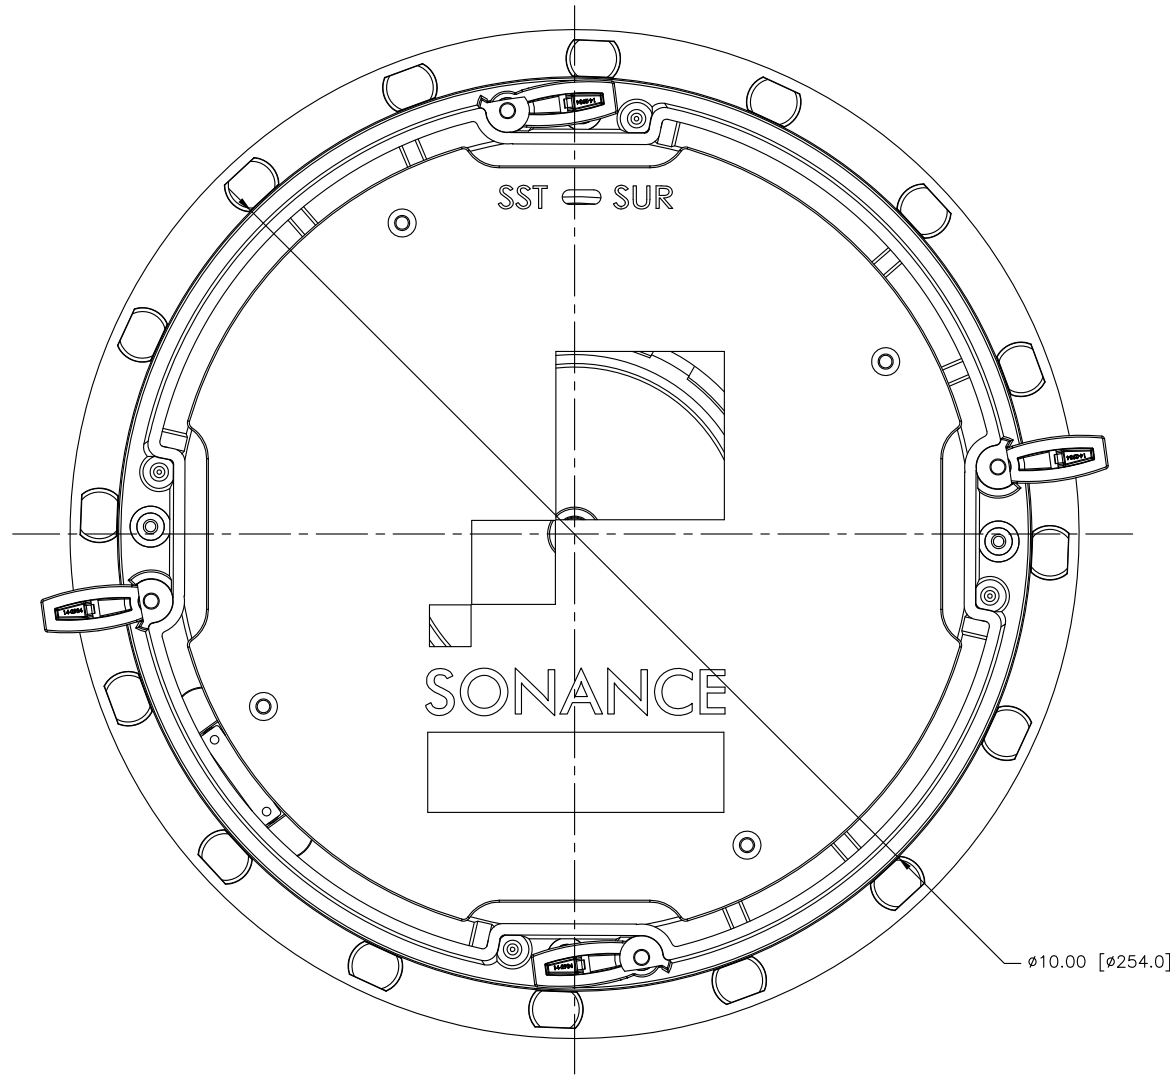

FRONT

BACK/MINIMUM CUTOUT

MOUNTING DEPTH

GRILLE

ISOMETRIC

SONANCE

212 Avenida Fabricante, San Clemente, CA. 92630
 800 582-7777 949 492-7777 FAX 949 361-5579
 www.sonance.com

VP88R

SCALE: 1:1

DRAWN BY:

DRWN - PART NUMBER

REV.

SHEET: OF

RELEASED ON: