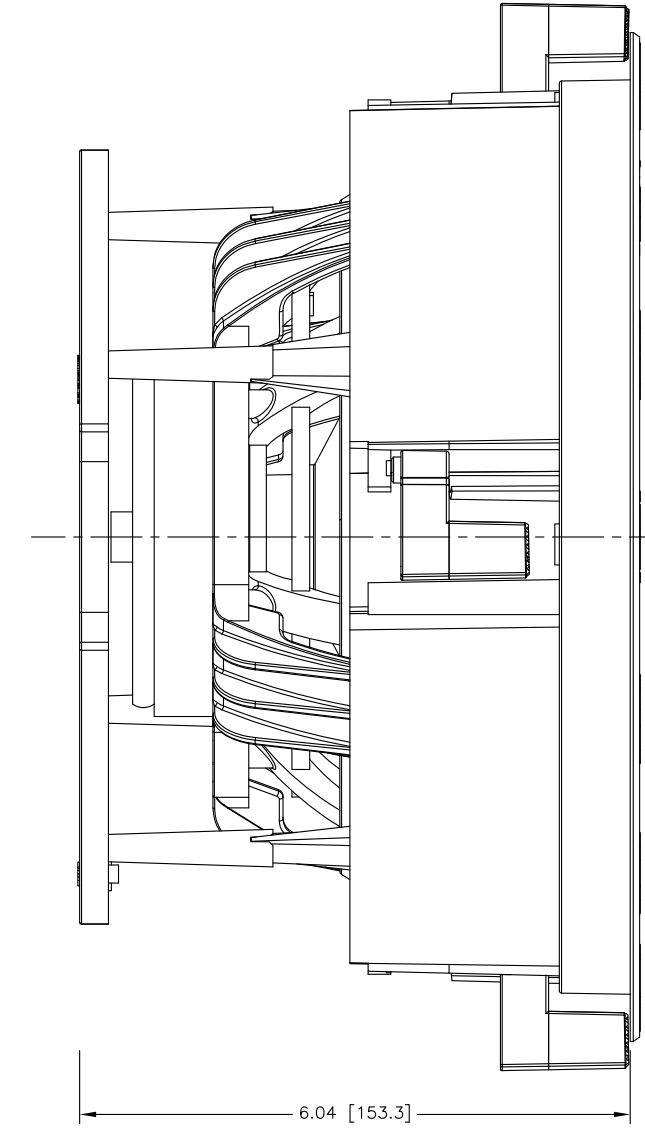

FRONT

BACK/MINIMUM CUTOUT

MOUNTING DEPTH

GRILLE

ISOMETRIC

SONANCE

212 Avenida Fabricante, San Clemente, CA. 92630
 800 582-7777 949 492-7777 FAX 949 361-5579
 www.sonance.com

VP88R

SCALE: 1:1

DRAWN BY:

DRWN - PART NUMBER

REV.

SHEET: OF

RELEASED ON: