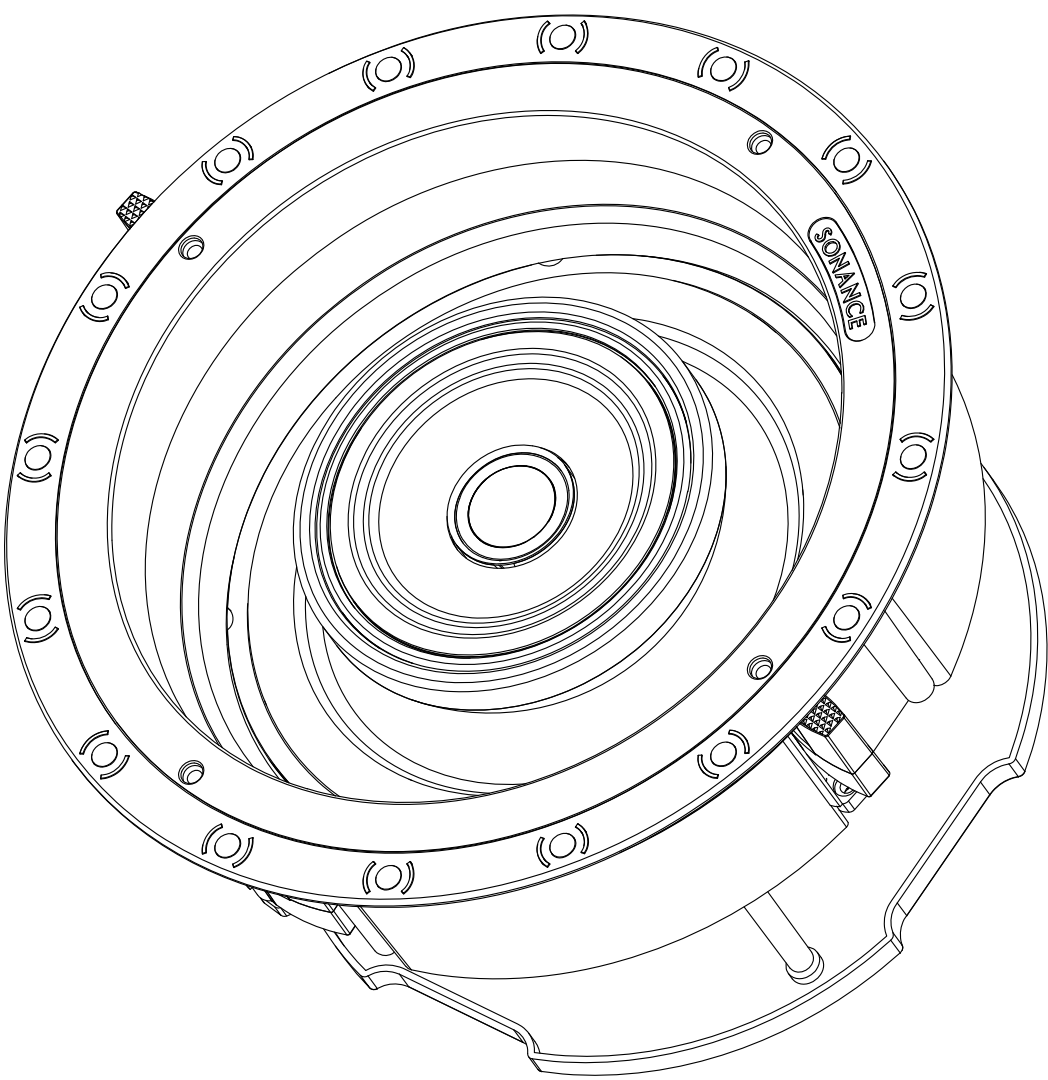

FRONT

BACK/MINIMUM CUTOUT

MOUNTING DEPTH

GRILLE

ISOMETRIC

VP82R

SONANCE

212 Avenida Fabricante, San Clemente, CA. 92630
800-582-7777 949 492-7777 FAX 949 361-5579
www.sonance.com

SCALE: 1:1

DRAWN BY:

DRWN - PART NUMBER

REV.

SHEET: OF

RELEASED ON: