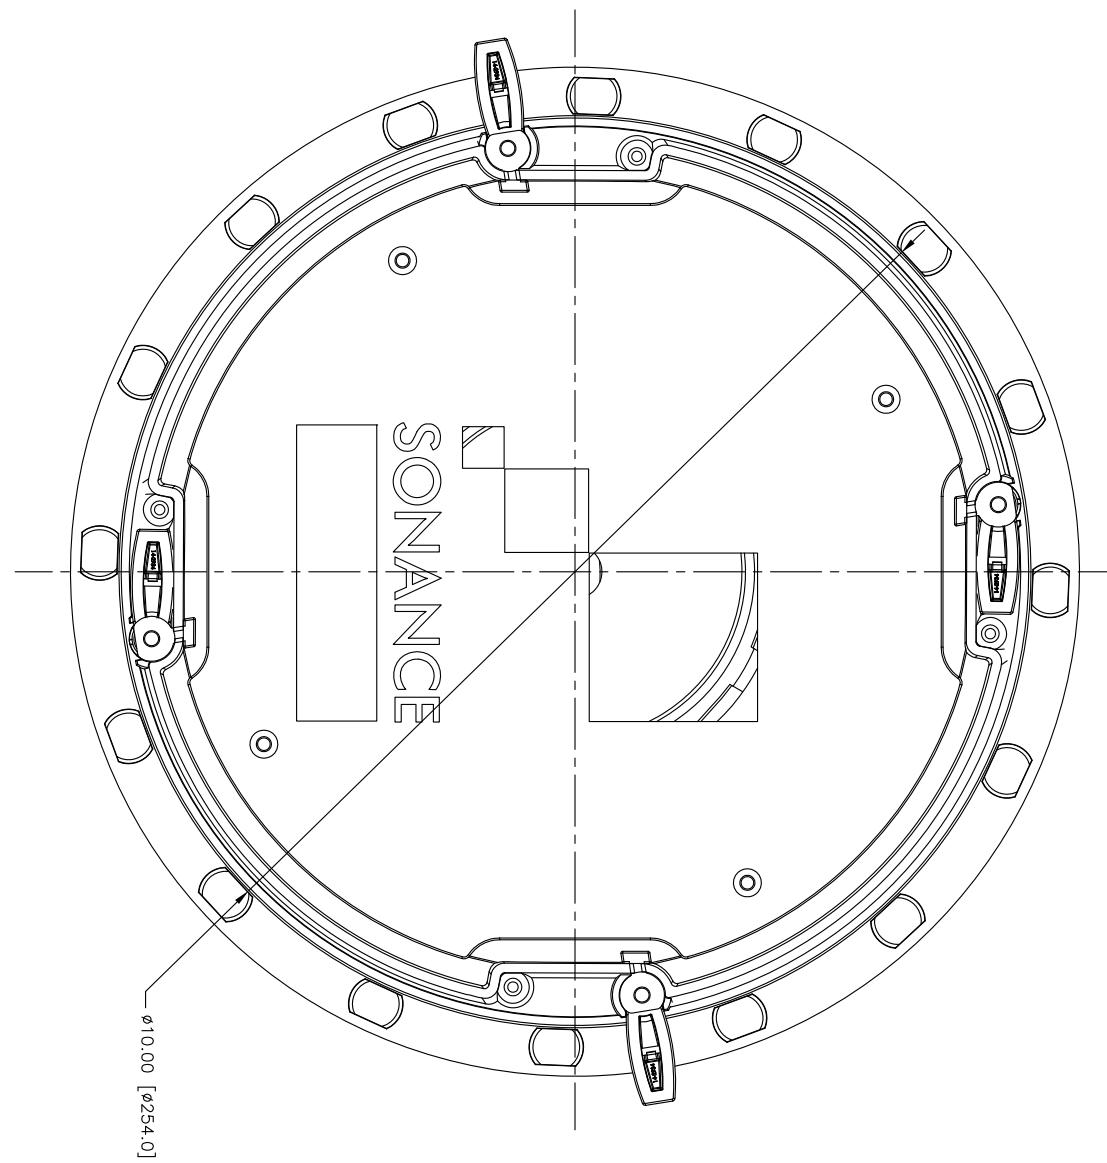

FRONT

BACK/MINIMUM CUTOUT

MOUNTING DEPTH

GRILLE

ISOMETRIC

VP82R

SONANCE

212 Avenida Fabricante, San Clemente, CA. 92630
800-582-7777 949 492-7777 FAX 949 361-5579
www.sonance.com

SCALE: 1:1

DRAWN BY:

DRWN - PART NUMBER

REV.

SHEET: OF

RELEASED ON: