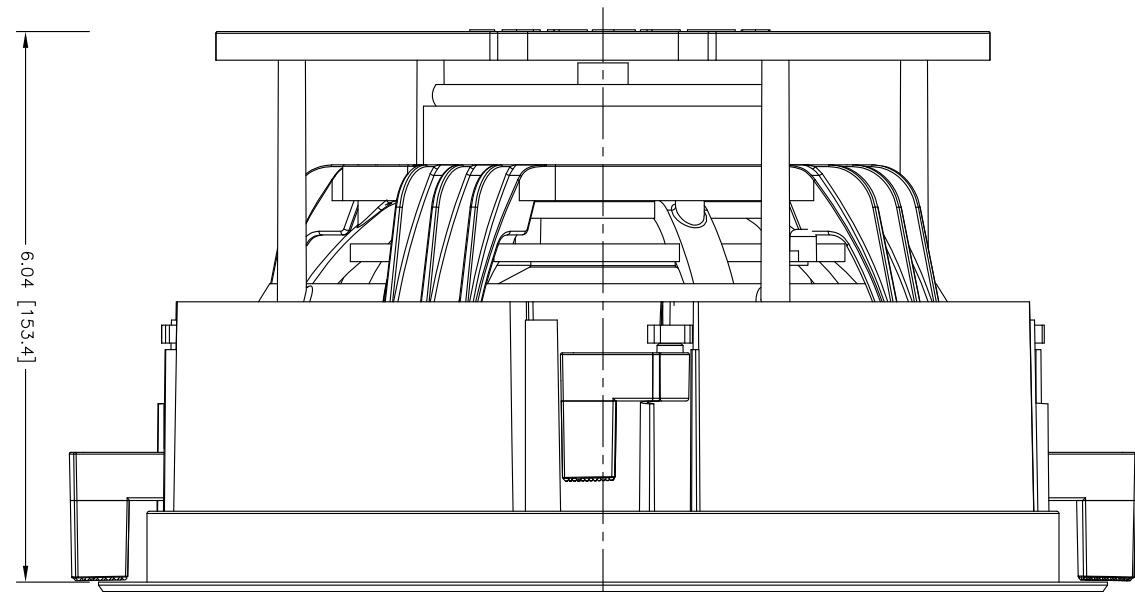

FRONT

BACK/MINIMUM CUTOUT

MOUNTING DEPTH

GRILLE

ISOMETRIC

VP82R

SONANCE

212 Avenida Fabricante, San Clemente, CA. 92630
800-582-7777 949 492-7777 FAX 949 361-5579
www.sonance.com

SCALE: 1:1

DRAWN BY:

DRWN - PART NUMBER

REV.

SHEET: OF

RELEASED ON: