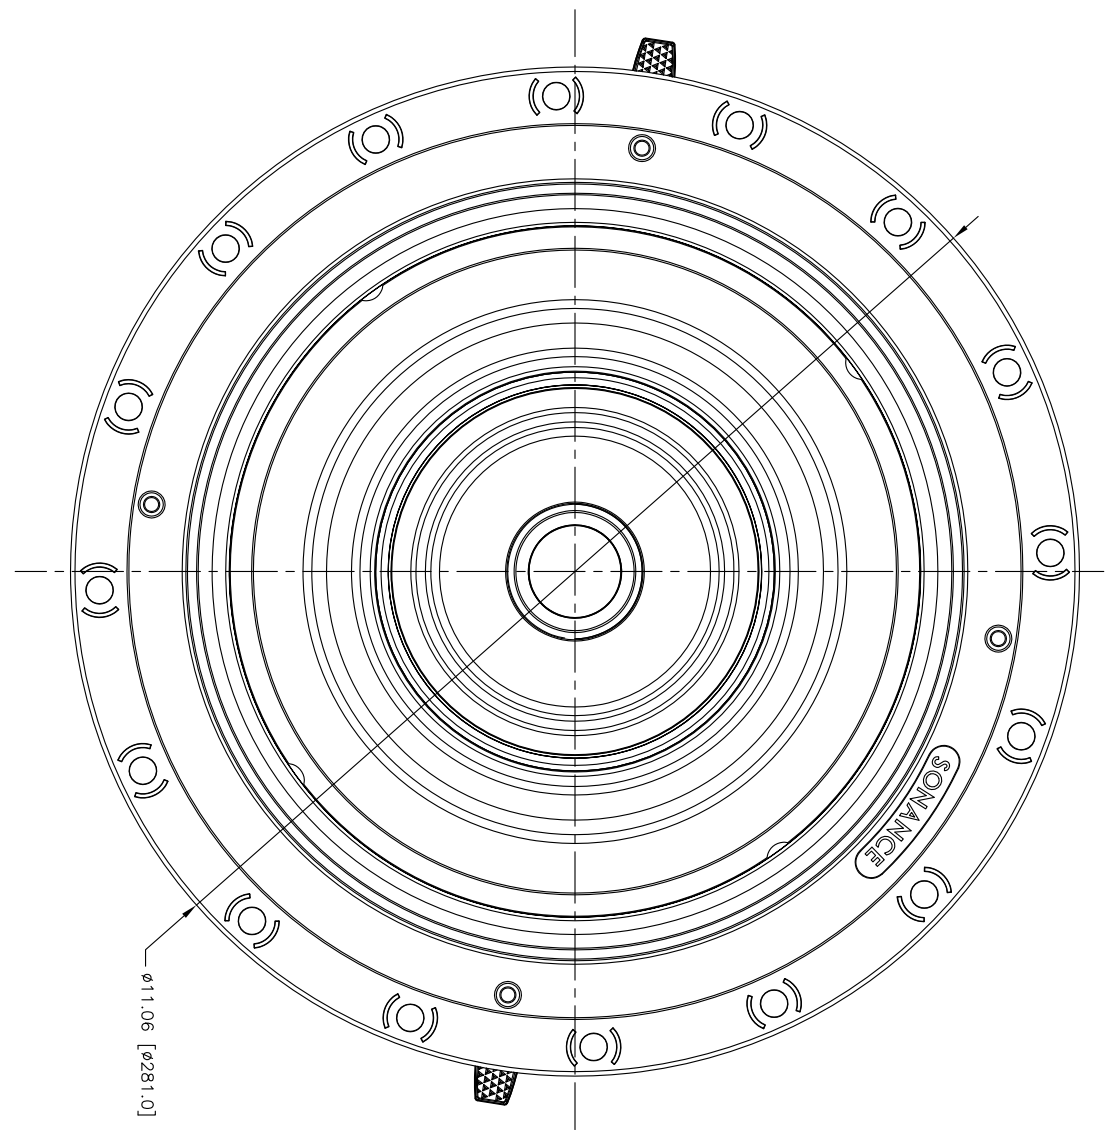

FRONT

BACK/MINIMUM CUTOUT

MOUNTING DEPTH

GRILLE

ISOMETRIC

VP82R

SONANCE

212 Avenida Fabricante, San Clemente, CA. 92630
800-582-7777 949 492-7777 FAX 949 361-5579
www.sonance.com

SCALE: 1:1

DRAWN BY:

DRWN - PART NUMBER

REV.

SHEET: OF

RELEASED ON: