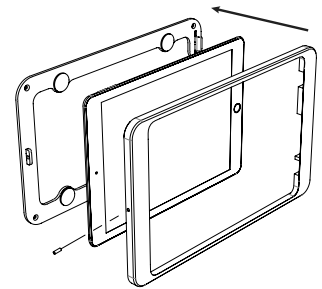

Dame Wall is an elegant and slim tablet wall mount. It is made from high-grade precisely machined aluminium, with smoothly anodized or powder coated surface finishing.

Product characteristics

vertically
or horizontally
mounted on a wall

cable hidden
in the mount

magnetic
casing lock
& security screw

Accessories

full backplate
with double-sided tape
for installation on glass

rotation unit

USB socket
or PoE adapter

silver
anodized

black
anodized