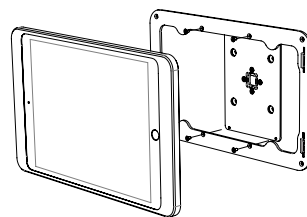

Dame Wall is an elegant and slim tablet wall mount. It is made from high-grade precisely machined aluminium, with smoothly anodized or powder coated surface finishing.

Product characteristics

vertically
or horizontally
mounted on a wall

cable hidden
in the mount

magnetic
casing lock
& security screw

Accessories

full backplate
with double-sided tape
for installation on glass

rotation unit

USB socket
or PoE adapter

silver
anodized

black
anodized