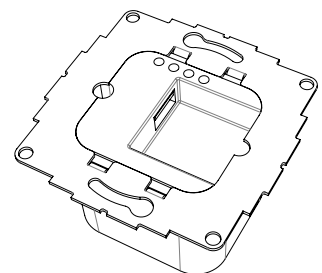

Dame Wall is an elegant and slim tablet wall mount. It is made from high-grade precisely machined aluminium, with smoothly anodized or powder coated surface finishing.

Product characteristics

vertically
or horizontally
mounted on a wall

cable hidden
in the mount

magnetic
casing lock
& security screw

Accessories

full backplate
with double-sided tape
for installation on glass

rotation unit

USB socket
or PoE adapter

silver
anodized

black
anodized