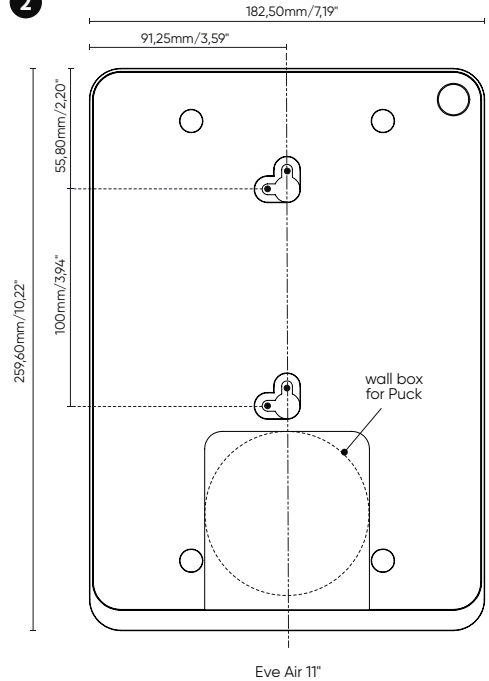

1

b

c

2

3

4

5

6

1 Identification of the parts

- a Eve Air 11" frame for iPad Pro 11" & iPad Air (4th generation) (*product number: 0676-xx*)
- b Custom angled USB-C to USB-A cable
Max power 5V 2A /No data transfer
- c Suction cup

2 Positioning of the wall box (*not included*)

A wall box should be foreseen to install the iPad power supply. The Puck (*not included*) is a USB power supply which fits into a 1-gang wall box and uses the USB-C cable, supplied with the iPad.