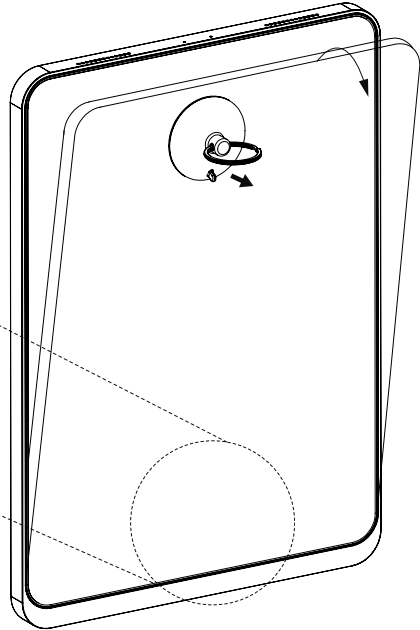

1 Identification of the parts

- a Eve Air 11" frame for iPad Pro 11" & iPad Air (4th generation) (*product number: 0676-xx*)
- b Custom angled USB-C to USB-A cable
Max power 5V 2A /No data transfer
- c Suction cup

2 Positioning of the wall box (*not included*)

A wall box should be foreseen to install the iPad power supply. The Puck (*not included*) is a USB power supply which fits into a 1-gang wall box and uses the USB-C cable, supplied with the iPad.